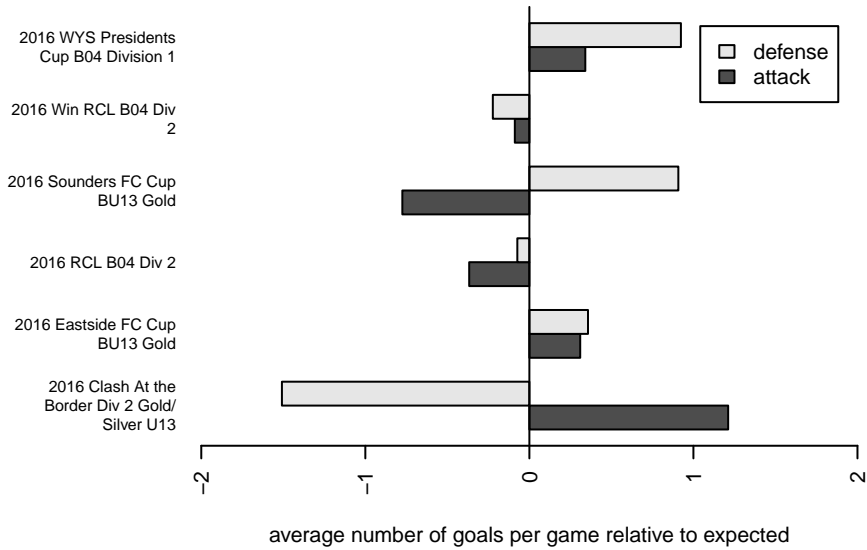

Eastside FC Blue B04

Eastside FC
 Preston, WA
 B04 total strength=950
 attack=1.89 defense=1.49
 fall league = RCL B04 Div 2
 spr league = Win RCL B04 Div 2

alt names used:
 Eastside FC B04 Blue
 Eastside FC B04 Blue C
 Eastside FC BU04 Blue
 Eastside FC B04 Blue
 Eastside FC B04 Blue C
 Eastside FC B04 Blue C
 Eastside FC B04 Blue C

Venues played:
 2016 Clash At the Border Div 2 Gold/Silver U13
 2016 Sounders FC Cup BU13 Gold
 2016 Eastside FC Cup BU13 Gold
 2016 RCL B04 Div 2
 2016 Win RCL B04 Div 2
 2016 WYS Presidents Cup B04 Division 1

**attack and defense variance (black dot)
relative to other teams
and top 10 in region**

**attack and defense rating
relative to others at age
and all opponents in last 13 months**

Performance relative to 13 month average