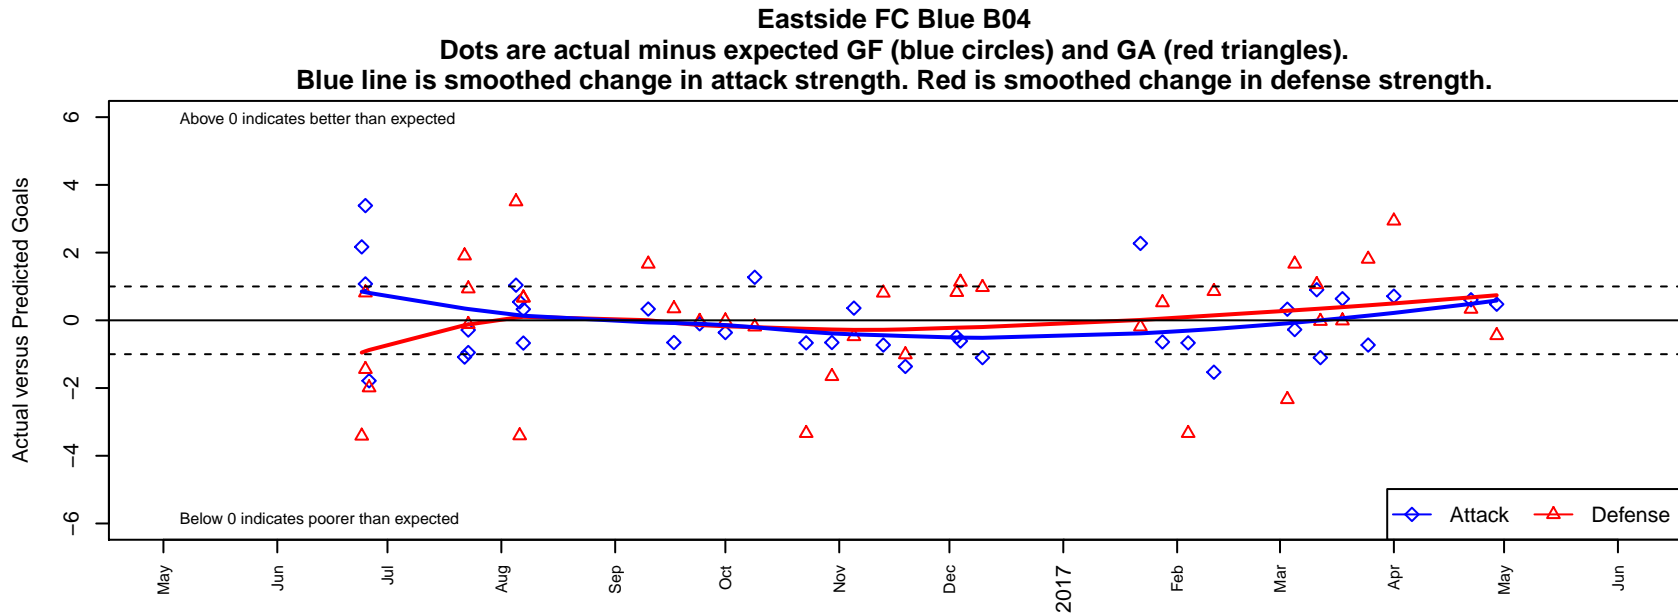

Eastside FC Blue B04

Eastside FC
 Preston, WA
 B04 total strength=950
 attack=1.89 defense=1.49
 fall league = RCL B04 Div 2
 spr league = Win RCL B04 Div 2

alt names used:
 Eastside FC B04 Blue
 Eastside FC B04 Blue C
 Eastside FC BU04 Blue
 Eastside FC B04 Blue
 Eastside FC B04 Blue C
 Eastside FC B04 Blue C
 Eastside FC B04 Blue C

**attack and defense variance (black dot)
relative to other teams
and top 10 in region**

**attack and defense rating
relative to others at age
and all opponents in last 13 months**

Performance relative to 13 month average