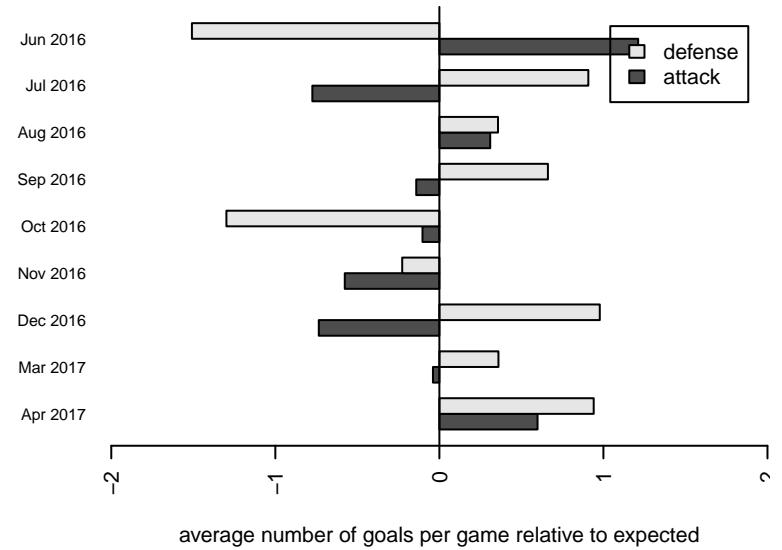

Performance relative to 13 month average