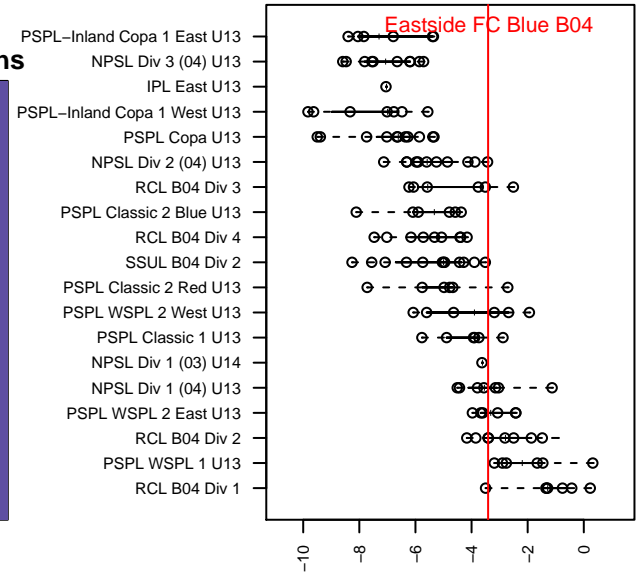

Eastside FC Blue B04

Eastside FC
 Preston, WA
 B04 total strength=950
 attack=1.89 defense=1.49
 fall league = RCL B04 Div 2
 spr league = Win RCL B04 Div 2

alt names used:
 Eastside FC B04 Blue
 Eastside FC B04 Blue C
 Eastside FC BU04 Blue
 Eastside FC B04 Blue
 Eastside FC B04 Blue C
 Eastside FC B04 Blue C
 Eastside FC B04 Blue C

Venues played:
 2016 Clash At the Border Div 2 Gold/Silver U13
 2016 Sounders FC Cup BU13 Gold
 2016 Eastside FC Cup BU13 Gold
 2016 RCL B04 Div 2
 2016 Win RCL B04 Div 2
 2016 WYS Presidents Cup B04 Division 1

**attack and defense variance (black dot)
relative to other teams
and top 10 in region**

**attack and defense rating
relative to others at age
and all opponents in last 13 months**

Performance relative to 13 month average