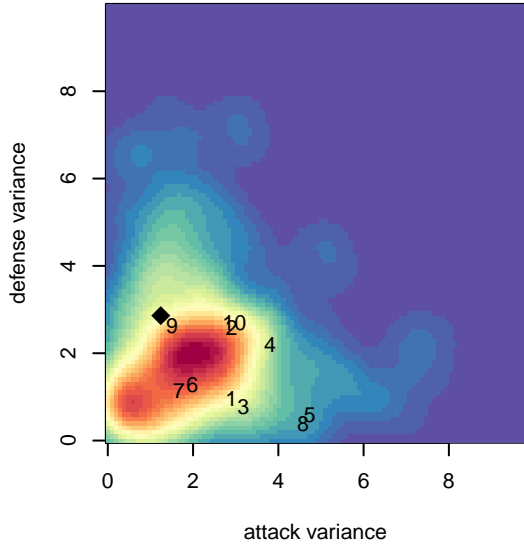

Eastside FC Blue B04

Eastside FC
 Preston, WA
 B04 total strength=950
 attack=1.89 defense=1.49
 fall league = RCL B04 Div 2
 spr league = Win RCL B04 Div 2

alt names used:
 Eastside FC B04 Blue
 Eastside FC B04 Blue C
 Eastside FC BU04 Blue
 Eastside FC B04 Blue
 Eastside FC B04 Blue C
 Eastside FC B04 Blue C
 Eastside FC B04 Blue C

**attack and defense variance (black dot)
relative to other teams
and top 10 in region**

**attack and defense rating
relative to others at age
and all opponents in last 13 months**

Performance relative to 13 month average