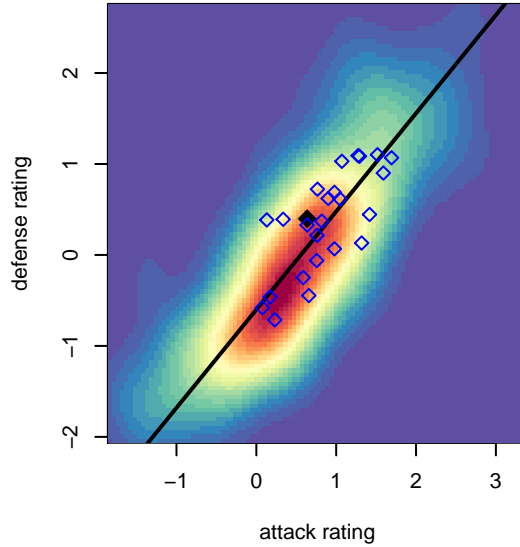

Eastside FC Blue B04

Eastside FC
 Preston, WA
 B04 total strength=950
 attack=1.89 defense=1.49
 fall league = RCL B04 Div 2
 spr league = Win RCL B04 Div 2

alt names used:
 Eastside FC B04 Blue
 Eastside FC B04 Blue C
 Eastside FC BU04 Blue
 Eastside FC B04 Blue
 Eastside FC B04 Blue C
 Eastside FC B04 Blue C
 Eastside FC B04 Blue C

**attack and defense variance (black dot)
relative to other teams
and top 10 in region**

**attack and defense rating
relative to others at age
and all opponents in last 13 months**

Performance relative to 13 month average